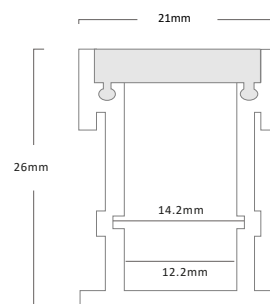

### Dimensions

## Technical specification

Code	AL-8/1M	AL-8/2M
Length	1m	2m
Construction	anodised aluminium 6063	
IP rating	IP20	