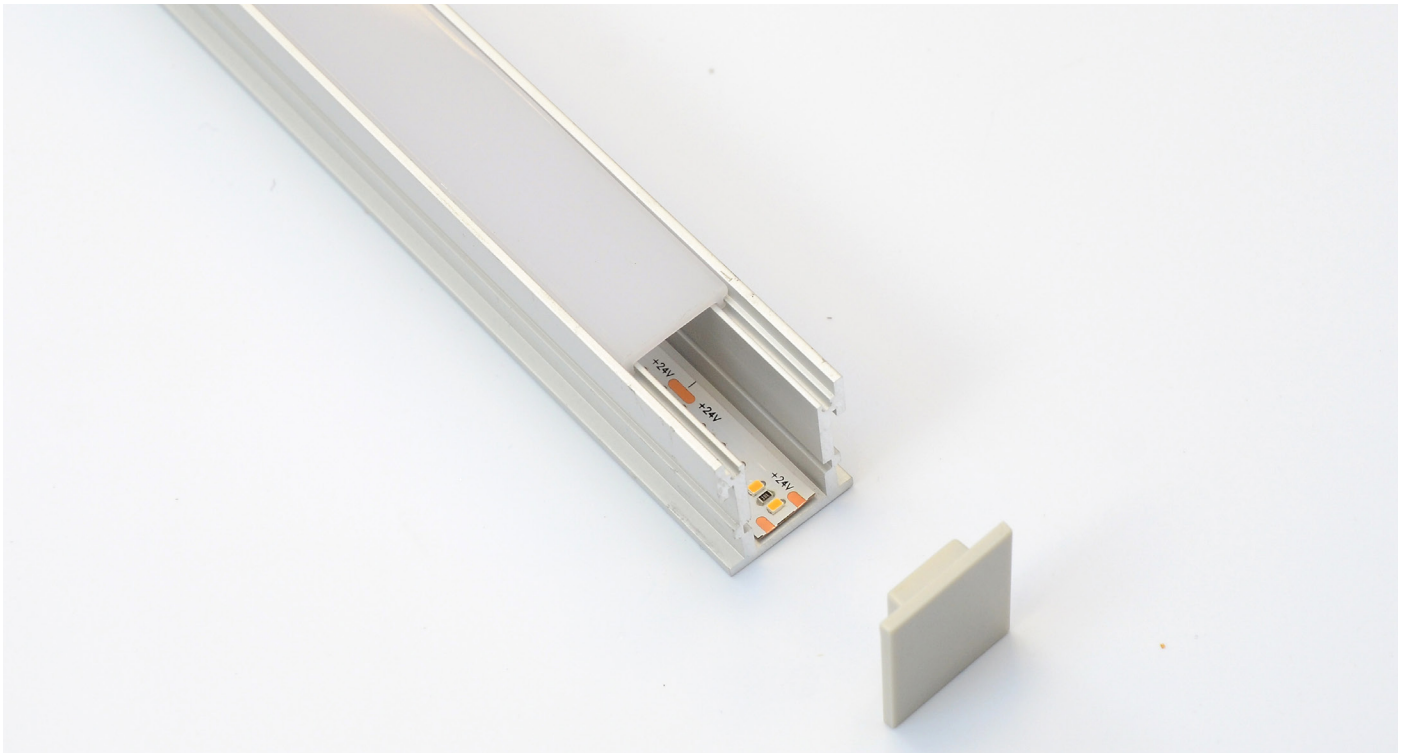

# Aluminium profiles

## AL-8

The AL-8 profile is an in-ground aluminium profile suitable for use in ground and floor applications making it ideal for versatile lighting solutions. This profile can also be recessed into walls and ceilings via our recess bracket. Each metre of AL-8 is supplied with 2 mounting clips + 2 end caps as standard.

### Dimensions

## Technical specification

Code	AL-8/1M	AL-8/2M
Length	1m	2m
Construction	anodised aluminium 6063	
IP rating	IP20	