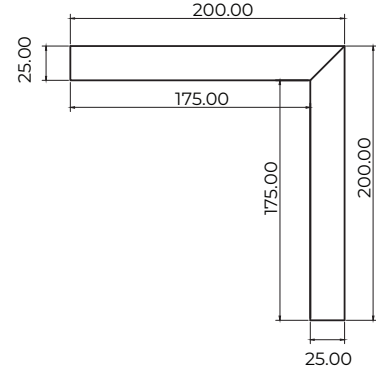

Surface mounted / suspended

Dimensions

Technical specification

Code	Description	Dimensions
ALS-5/1M	Modular aluminium profile surface mounted / suspended SET	1m
ALS-5/2M	Modular aluminium profile surface mounted / suspended SET	2m
ALS-5/L90	90° Corner connector SET	20 X 20cm
ALS-5/L90INT	90° Internal corner connector SET	20 X 20cm
ALS-5/L90EXT	90° External corner connector SET	20 X 20cm
ALS-5/X90	X shaped connector SET	40 X 40cm
ALS-5/T90	T shaped connector SET	40 X 20cm
ALS-5/L135	135° Angle connector SET	20 X 20cm
Construction	anodised aluminium 6063 * black * white	
IP rating	IP20	

Dimensions

ALS-5/L90

ALS-5/L90INT

ALS-5/L90EXT

ALS-5/X90

ALS-5/T90

ALS-5/L135

* dimensions are in mm