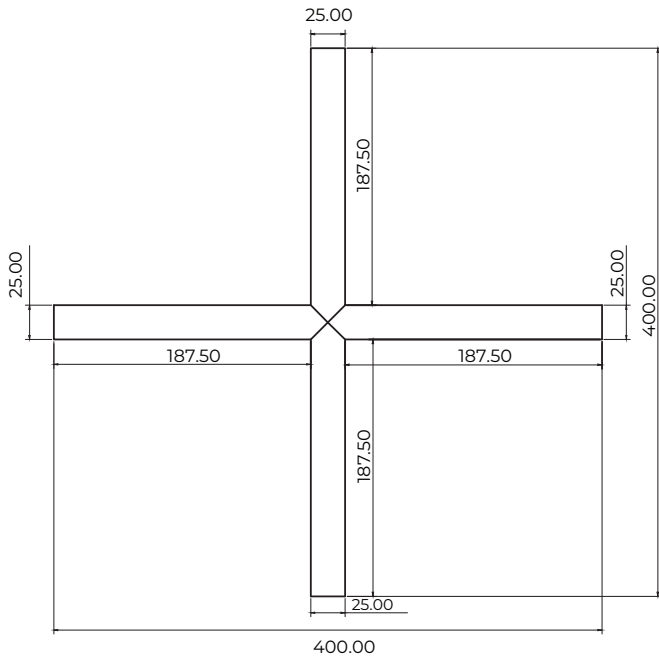

Surface mounted / suspended

Dimensions

Technical specification

Code	Description	Dimensions
ALS-5/1M	Modular aluminium profile surface mounted / suspended SET	1m
ALS-5/2M	Modular aluminium profile surface mounted / suspended SET	2m
ALS-5/L90	90° Corner connector SET	20 X 20cm
ALS-5/L90INT	90° Internal corner connector SET	20 X 20cm
ALS-5/L90EXT	90° External corner connector SET	20 X 20cm
ALS-5/X90	X shaped connector SET	40 X 40cm
ALS-5/T90	T shaped connector SET	40 X 20cm
ALS-5/L135	135° Angle connector SET	20 X 20cm
Construction	anodised aluminium 6063 * black * white	
IP rating	IP20	

Dimensions

ALS-5/L90

ALS-5/L90INT

ALS-5/L90EXT

ALS-5/X90

ALS-5/T90

ALS-5/L135

* dimensions are in mm