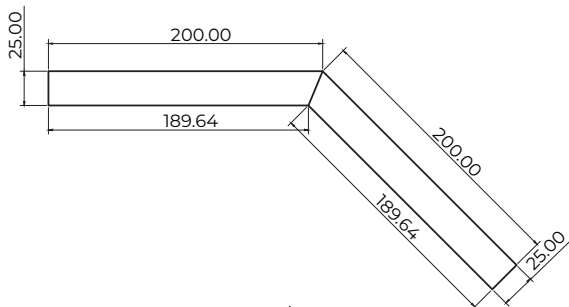

Surface mounted / suspended

Dimensions

Technical specification

Code	Description	Dimensions
ALS-5/1M	Modular aluminium profile surface mounted / suspended SET	1m
ALS-5/2M	Modular aluminium profile surface mounted / suspended SET	2m
ALS-5/L90	90° Corner connector SET	20 X 20cm
ALS-5/L90INT	90° Internal corner connector SET	20 X 20cm
ALS-5/L90EXT	90° External corner connector SET	20 X 20cm
ALS-5/X90	X shaped connector SET	40 X 40cm
ALS-5/T90	T shaped connector SET	40 X 20cm
ALS-5/L135	135° Angle connector SET	20 X 20cm
Construction	anodised aluminium 6063 * black * white	
IP rating	IP20	

Dimensions

ALS-5/L90

ALS-5/L90INT

ALS-5/L90EXT

ALS-5/X90

ALS-5/T90

ALS-5/L135

* dimensions are in mm