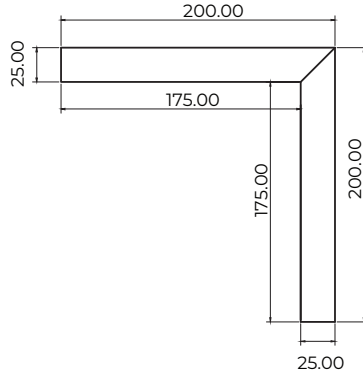

Surface mounted / suspended

Dimensions

Technical specification

Code	Description	Dimensions
ALS-5/1M	Modular aluminium profile surface mounted / suspended SET	1m
ALS-5/2M	Modular aluminium profile surface mounted / suspended SET	2m
ALS-5/L90	90° Corner connector SET	20 X 20cm
ALS-5/L90INT	90° Internal corner connector SET	20 X 20cm
ALS-5/L90EXT	90° External corner connector SET	20 X 20cm
ALS-5/X90	X shaped connector SET	40 X 40cm
ALS-5/T90	T shaped connector SET	40 X 20cm
ALS-5/L135	135° Angle connector SET	20 X 20cm
Construction	anodised aluminium 6063 * black * white	
IP rating	IP20	

Dimensions

ALS-5/L90

ALS-5/L90INT

ALS-5/L90EXT

ALS-5/X90

ALS-5/T90

ALS-5/L135

* dimensions are in mm