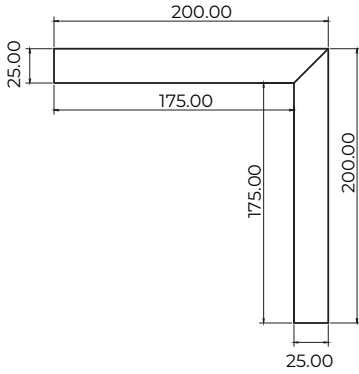

Surface mounted / suspended

Dimensions

Technical specification

Code	Description	Dimensions
ALS-5/1M	Modular aluminium profile surface mounted / suspended SET	1m
ALS-5/2M	Modular aluminium profile surface mounted / suspended SET	2m
ALS-5/L90	90° Corner connector SET	20 X 20cm
ALS-5/L90INT	90° Internal corner connector SET	20 X 20cm
ALS-5/L90EXT	90° External corner connector SET	20 X 20cm
ALS-5/X90	X shaped connector SET	40 X 40cm
ALS-5/T90	T shaped connector SET	40 X 20cm
ALS-5/L135	135° Angle connector SET	20 X 20cm
Construction	anodised aluminium 6063 * black * white	
IP rating	IP20	

Dimensions

ALS-5/L90

ALS-5/L90INT

ALS-5/L90EXT

ALS-5/X90

ALS-5/T90

ALS-5/L135

* dimensions are in mm