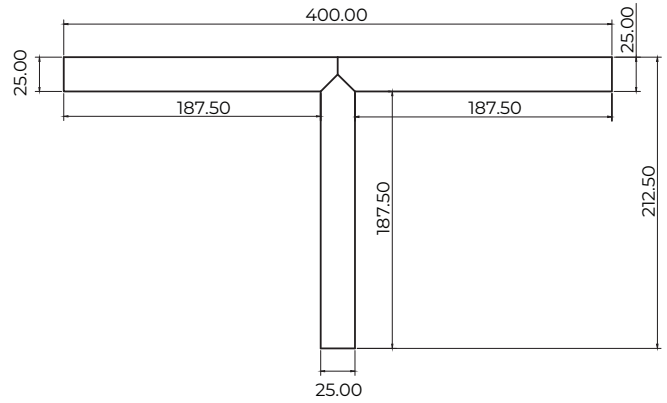

Surface mounted / suspended

Dimensions

Technical specification

Code	Description	Dimensions
ALS-5/1M	Modular aluminium profile surface mounted / suspended SET	1m
ALS-5/2M	Modular aluminium profile surface mounted / suspended SET	2m
ALS-5/L90	90° Corner connector SET	20 X 20cm
ALS-5/L90INT	90° Internal corner connector SET	20 X 20cm
ALS-5/L90EXT	90° External corner connector SET	20 X 20cm
ALS-5/X90	X shaped connector SET	40 X 40cm
ALS-5/T90	T shaped connector SET	40 X 20cm
ALS-5/L135	135° Angle connector SET	20 X 20cm
Construction	anodised aluminium 6063 * black * white	
IP rating	IP20	

Dimensions

ALS-5/L90

ALS-5/L90INT

ALS-5/L90EXT

ALS-5/X90

ALS-5/T90

ALS-5/L135

* dimensions are in mm