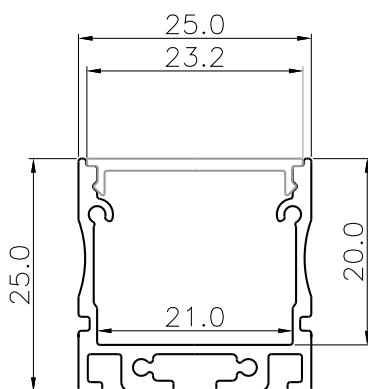

Surface mounted / suspended

Dimensions

Technical specification

Code	Description	Dimensions
ALS-5/1M	Modular aluminium profile surface mounted / suspended SET	1m
ALS-5/2M	Modular aluminium profile surface mounted / suspended SET	2m
ALS-5/L90	90° Corner connector SET	20 X 20cm
ALS-5/L90INT	90° Internal corner connector SET	20 X 20cm
ALS-5/L90EXT	90° External corner connector SET	20 X 20cm
ALS-5/X90	X shaped connector SET	40 X 40cm
ALS-5/T90	T shaped connector SET	40 X 20cm
ALS-5/L135	135° Angle connector SET	20 X 20cm
Construction	anodised aluminium 6063 * black * white	
IP rating	IP20	

Dimensions

ALS-5/L90

ALS-5/L90INT

ALS-5/L90EXT

ALS-5/X90

ALS-5/T90

ALS-5/L135

* dimensions are in mm