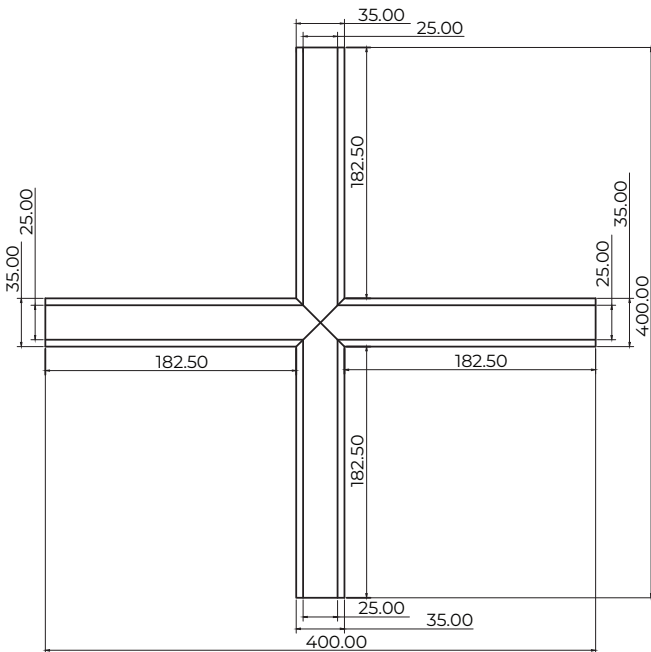

Recessed

Dimensions

Technical specification

Code	Description	Dimensions
ALS-5i/1M	Modular aluminium profile recessed SET	1m
ALS-5i/2M	Modular aluminium profile recessed SET	2m
ALS-5i/L90	90° Corner connector SET	20 X 20cm
ALS-5i/L90INT	90° Internal corner connector SET	20 X 20cm
ALS-5i/L90EXT	90° External corner connector SET	20 X 20cm
ALS-5i/X90	X shaped connector SET	40 X 40cm
ALS-5i/T90	T shaped connector SET	40 X 20cm
ALS-5i/L135	135° Angle connector SET	20 X 20cm
Construction	anodised aluminium 6063 * black * white	
IP rating	IP20	

Dimensions

ALS-5i/L90

ALS-5i/L90INT

ALS-5i/L90EXT

ALS-5i/X90

ALS-5i/T90

ALS-5i/L135

Teucer (UK) Ltd
Head office