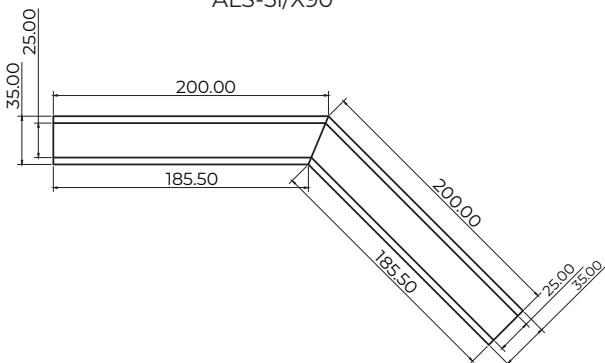

Recessed

Dimensions

Technical specification

Code	Description	Dimensions
ALS-5i/1M	Modular aluminium profile recessed SET	1m
ALS-5i/2M	Modular aluminium profile recessed SET	2m
ALS-5i/L90	90° Corner connector SET	20 X 20cm
ALS-5i/L90INT	90° Internal corner connector SET	20 X 20cm
ALS-5i/L90EXT	90° External corner connector SET	20 X 20cm
ALS-5i/X90	X shaped connector SET	40 X 40cm
ALS-5i/T90	T shaped connector SET	40 X 20cm
ALS-5i/L135	135° Angle connector SET	20 X 20cm
Construction	anodised aluminium 6063 * black * white	
IP rating	IP20	

Dimensions

ALS-5i/L90

ALS-5i/L90INT

ALS-5i/L90EXT

ALS-5i/X90

ALS-5i/T90

ALS-5i/L135

Teucer (UK) Ltd
Head office

Bedford House, Fulham Green
69-79 Fulham High Street
London, SW6 3JW, UK
Tel: +44 (0)20 7350 4429
Fax: +44(0)20 7228 4647
www.teucerled.co.uk
sales@teucer.eu

* dimensions are in mm