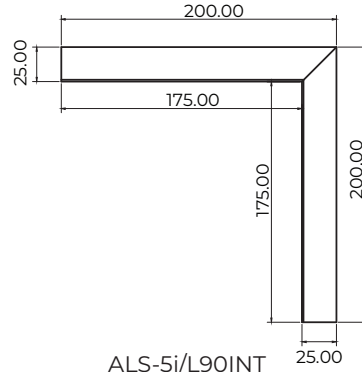

Recessed

Dimensions

Technical specification

Code	Description	Dimensions
ALS-5i/1M	Modular aluminium profile recessed SET	1m
ALS-5i/2M	Modular aluminium profile recessed SET	2m
ALS-5i/L90	90° Corner connector SET	20 X 20cm
ALS-5i/L90INT	90° Internal corner connector SET	20 X 20cm
ALS-5i/L90EXT	90° External corner connector SET	20 X 20cm
ALS-5i/X90	X shaped connector SET	40 X 40cm
ALS-5i/T90	T shaped connector SET	40 X 20cm
ALS-5i/L135	135° Angle connector SET	20 X 20cm
Construction	anodised aluminium 6063 * black * white	
IP rating	IP20	

Dimensions

ALS-5i/L90

ALS-5i/L90INT

ALS-5i/L90EXT

ALS-5i/X90

ALS-5i/T90

ALS-5i/L135

Teucer (UK) Ltd
Head office