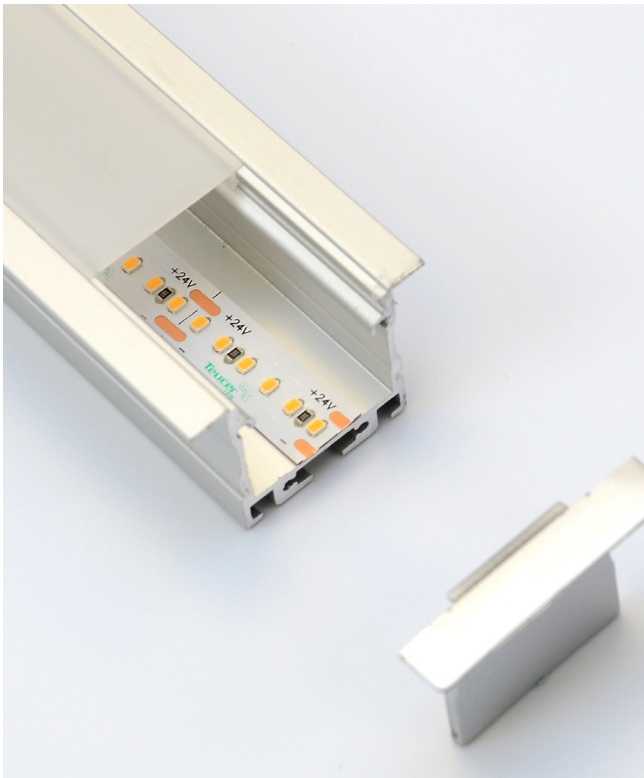

Modular aluminium profiles

ALS-5i

The latest versatile ALS-5i profile is ideal for many applications. It creates a continuous light effect through internal and external corners and angles, in recessed installations. It comes with a range of pre-made linear extensions and modular connectors ('T', 'L' and 'X' shapes and 135° version) making this ideal for perfecting the seamless effect.

Recessed

Dimensions

Technical specification

Code	Description	Dimensions
ALS-5i/1M	Modular aluminium profile recessed SET	1m
ALS-5i/2M	Modular aluminium profile recessed SET	2m
ALS-5i/L90	90° Corner connector SET	20 X 20cm
ALS-5i/L90INT	90° Internal corner connector SET	20 X 20cm
ALS-5i/L90EXT	90° External corner connector SET	20 X 20cm
ALS-5i/X90	X shaped connector SET	40 X 40cm
ALS-5i/T90	T shaped connector SET	40 X 20cm
ALS-5i/L135	135° Angle connector SET	20 X 20cm
Construction	anodised aluminium 6063 * black * white	
IP rating	IP20	

* available upon request, subject to MOQ
All sets include diffusers.

Accessories

Code	Item
AL-RAIL	Rail connector for ALS-5, ALS-5i, ALS-6i, ALP-6 & ALP-6e
ALS-5i/ENDCAPS	2 pcs of end caps for ALS-5i
ALS-5i/BRACKET	(x2) Mounting bracket for ALS-5i