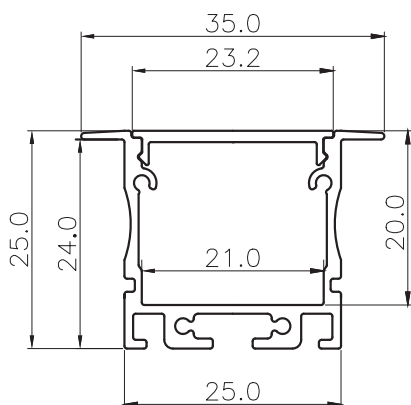

Modular aluminium profiles

ALS-5i

The latest versatile ALS-5i profile is ideal for many applications. It creates a continuous light effect through internal and external corners and angles, in recessed installations. It comes with a range of pre-made linear extensions and modular connectors ('T', 'L' and 'X' shapes and 135° version) making this ideal for perfecting the seamless effect.

Recessed

Dimensions

Technical specification

Code	Description	Dimensions
ALS-5i/1M	Modular aluminium profile recessed SET	1m
ALS-5i/2M	Modular aluminium profile recessed SET	2m
ALS-5i/L90	90° Corner connector SET	20 X 20cm
ALS-5i/L90INT	90° Internal corner connector SET	20 X 20cm
ALS-5i/L90EXT	90° External corner connector SET	20 X 20cm
ALS-5i/X90	X shaped connector SET	40 X 40cm
ALS-5i/T90	T shaped connector SET	40 X 20cm
ALS-5i/L135	135° Angle connector SET	20 X 20cm
Construction	anodised aluminium 6063 * black * white	
IP rating	IP20	

Dimensions

ALS-5i/L90

ALS-5i/L90INT

ALS-5i/L90EXT

ALS-5i/X90

ALS-5i/T90

ALS-5i/L135

Teucer (UK) Ltd
Head office