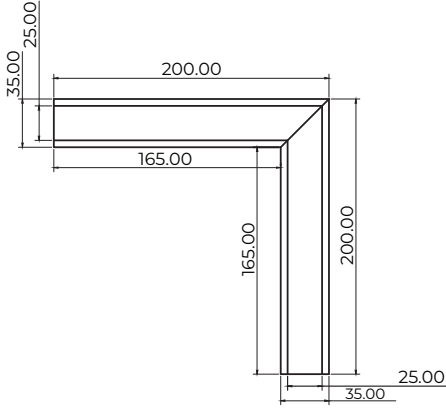

Recessed

Dimensions

Technical specification

Code	Description	Dimensions
ALS-5i/1M	Modular aluminium profile recessed SET	1m
ALS-5i/2M	Modular aluminium profile recessed SET	2m
ALS-5i/L90	90° Corner connector SET	20 X 20cm
ALS-5i/L90INT	90° Internal corner connector SET	20 X 20cm
ALS-5i/L90EXT	90° External corner connector SET	20 X 20cm
ALS-5i/X90	X shaped connector SET	40 X 40cm
ALS-5i/T90	T shaped connector SET	40 X 20cm
ALS-5i/L135	135° Angle connector SET	20 X 20cm
Construction	anodised aluminium 6063 * black * white	
IP rating	IP20	

Dimensions

ALS-5i/L90

ALS-5i/L90INT

ALS-5i/L90EXT

ALS-5i/X90

ALS-5i/T90

ALS-5i/L135

Teucer (UK) Ltd
Head office