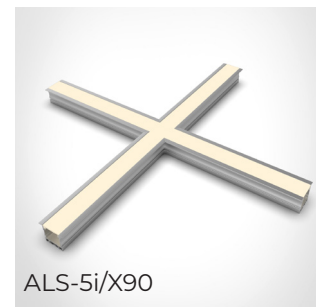

Modular aluminium profiles

ALS-5i

The latest versatile ALS-5i profile is ideal for many applications. It creates a continuous light effect through internal and external corners and angles, in recessed installations. It comes with a range of pre-made linear extensions and modular connectors ('T', 'L' and 'X' shapes and 135° version) making this ideal for perfecting the seamless effect.

Recessed

Dimensions

Technical specification

Code	Description	Dimensions
ALS-5i/1M	Modular aluminium profile recessed SET	1m
ALS-5i/2M	Modular aluminium profile recessed SET	2m
ALS-5i/L90	90° Corner connector SET	20 X 20cm
ALS-5i/L90INT	90° Internal corner connector SET	20 X 20cm
ALS-5i/L90EXT	90° External corner connector SET	20 X 20cm
ALS-5i/X90	X shaped connector SET	40 X 40cm
ALS-5i/T90	T shaped connector SET	40 X 20cm
ALS-5i/L135	135° Angle connector SET	20 X 20cm
Construction	anodised aluminium 6063 * black * white	
IP rating	IP20	