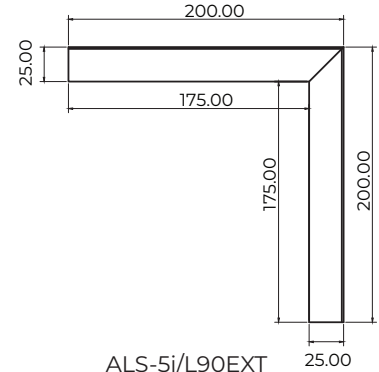

Recessed

Dimensions

Technical specification

Code	Description	Dimensions
ALS-5i/1M	Modular aluminium profile recessed SET	1m
ALS-5i/2M	Modular aluminium profile recessed SET	2m
ALS-5i/L90	90° Corner connector SET	20 X 20cm
ALS-5i/L90INT	90° Internal corner connector SET	20 X 20cm
ALS-5i/L90EXT	90° External corner connector SET	20 X 20cm
ALS-5i/X90	X shaped connector SET	40 X 40cm
ALS-5i/T90	T shaped connector SET	40 X 20cm
ALS-5i/L135	135° Angle connector SET	20 X 20cm
Construction	anodised aluminium 6063 * black * white	
IP rating	IP20	

Dimensions

ALS-5i/L90

ALS-5i/L90INT

ALS-5i/L90EXT

ALS-5i/X90

ALS-5i/T90

ALS-5i/L135

Teucer (UK) Ltd
Head office