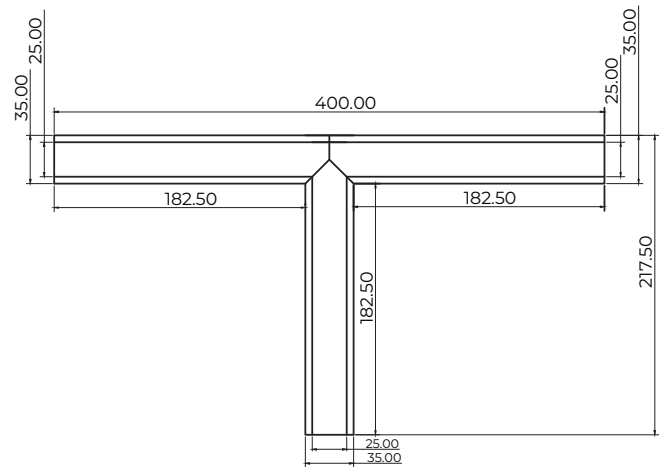

Recessed

Dimensions

Technical specification

Code	Description	Dimensions
ALS-5i/1M	Modular aluminium profile recessed SET	1m
ALS-5i/2M	Modular aluminium profile recessed SET	2m
ALS-5i/L90	90° Corner connector SET	20 X 20cm
ALS-5i/L90INT	90° Internal corner connector SET	20 X 20cm
ALS-5i/L90EXT	90° External corner connector SET	20 X 20cm
ALS-5i/X90	X shaped connector SET	40 X 40cm
ALS-5i/T90	T shaped connector SET	40 X 20cm
ALS-5i/L135	135° Angle connector SET	20 X 20cm
Construction	anodised aluminium 6063 * black * white	
IP rating	IP20	

Dimensions

ALS-5i/L90

ALS-5i/L90INT

ALS-5i/L90EXT

ALS-5i/X90

ALS-5i/T90

ALS-5i/L135

Teucer (UK) Ltd
Head office