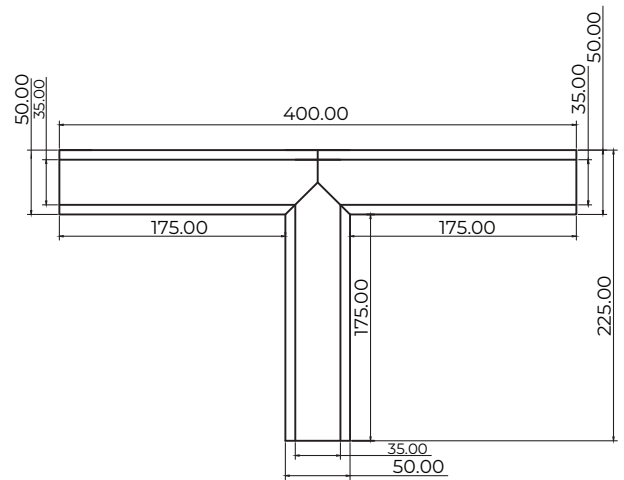

### Dimensions

## Technical specification

Code	Description	Dimensions
ALS-6i/1M	Modular aluminium profile recessed SET	1m
ALS-6i/2M	Modular aluminium profile recessed SET	2m
ALS-6i/L90	90° Corner connector SET	20 X 20cm
ALS-6i/L90INT	90° Internal corner connector SET	20 X 20cm
ALS-6i/L90EXT	90° External corner connector SET	20 X 20cm
ALS-6i/X90	X shaped connector SET	40 X 40cm
ALS-6i/T90	T shaped connector SET	40 X 20cm
ALS-6i/L135	135° Angle connector SET	20 X 20cm
Construction	anodised aluminium 6063 * black * white	
IP rating	IP20	

## Dimensions

ALS-6i/L90

ALS-6i/L90INT

ALS-6i/L90EXT

ALS-6i/X90

ALS-6i/T90

ALS-6i/L135

Teucer (UK) Ltd  
Head office