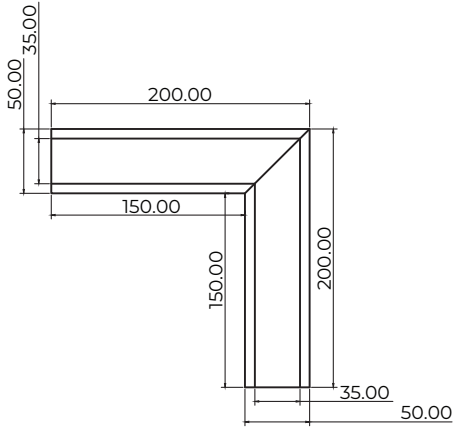

Dimensions

ALS-6i/L90