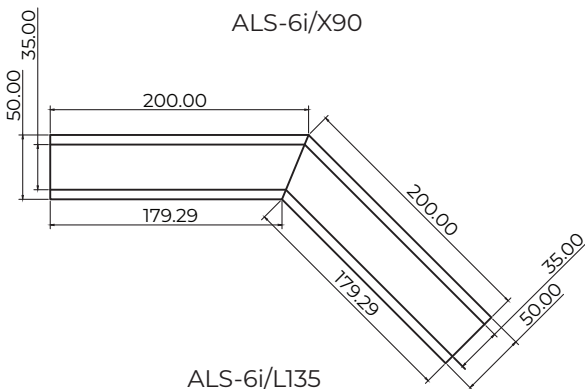

### Dimensions

## Technical specification

Code	Description	Dimensions
ALS-6i/1M	Modular aluminium profile recessed SET	1m
ALS-6i/2M	Modular aluminium profile recessed SET	2m
ALS-6i/L90	90° Corner connector SET	20 X 20cm
ALS-6i/L90INT	90° Internal corner connector SET	20 X 20cm
ALS-6i/L90EXT	90° External corner connector SET	20 X 20cm
ALS-6i/X90	X shaped connector SET	40 X 40cm
ALS-6i/T90	T shaped connector SET	40 X 20cm
ALS-6i/L135	135° Angle connector SET	20 X 20cm
Construction	anodised aluminium 6063 * black * white	
IP rating	IP20	

## Dimensions

ALS-6i/L90

ALS-6i/L90INT

ALS-6i/L90EXT

ALS-6i/X90

ALS-6i/T90

ALS-6i/L135

Teucer (UK) Ltd  
Head office