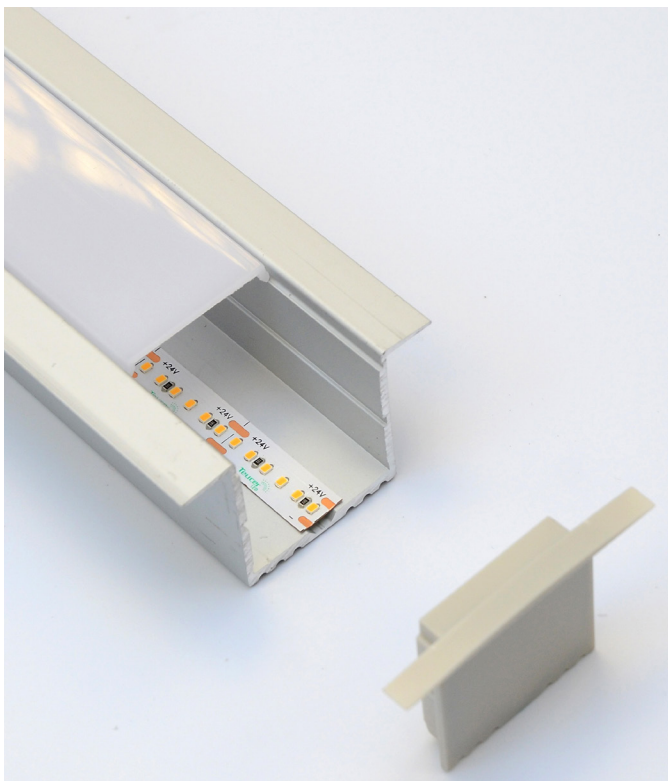

## ALS-6i

The latest versatile ALS-6i profile is ideal for many applications. It creates a continuous light effect through internal and external corners and angles, in recessed installations. It comes with a range of pre-made linear extensions and modular connectors ('T', 'L' and 'X' shapes and 135° version) making this ideal for perfecting the seamless effect.

### Dimensions

## Technical specification

Code	Description	Dimensions
ALS-6i/1M	Modular aluminium profile recessed SET	1m
ALS-6i/2M	Modular aluminium profile recessed SET	2m
ALS-6i/L90	90° Corner connector SET	20 X 20cm
ALS-6i/L90INT	90° Internal corner connector SET	20 X 20cm
ALS-6i/L90EXT	90° External corner connector SET	20 X 20cm
ALS-6i/X90	X shaped connector SET	40 X 40cm
ALS-6i/T90	T shaped connector SET	40 X 20cm
ALS-6i/L135	135° Angle connector SET	20 X 20cm
Construction	anodised aluminium 6063 * black * white	
IP rating	IP20	