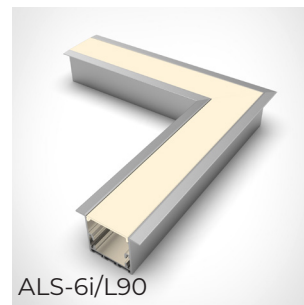

Modular aluminium profiles

ALS-6i

The latest versatile ALS-6i profile is ideal for many applications. It creates a continuous light effect through internal and external corners and angles, in recessed installations. It comes with a range of pre-made linear extensions and modular connectors ('T', 'L' and 'X' shapes and 135° version) making this ideal for perfecting the seamless effect.

Recessed

Dimensions