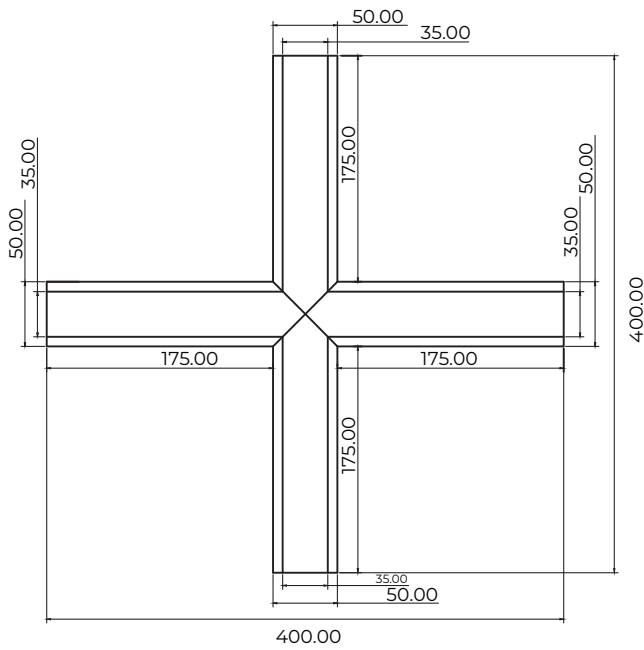

### Dimensions

## Technical specification

Code	Description	Dimensions
ALS-6i/1M	Modular aluminium profile recessed SET	1m
ALS-6i/2M	Modular aluminium profile recessed SET	2m
ALS-6i/L90	90° Corner connector SET	20 X 20cm
ALS-6i/L90INT	90° Internal corner connector SET	20 X 20cm
ALS-6i/L90EXT	90° External corner connector SET	20 X 20cm
ALS-6i/X90	X shaped connector SET	40 X 40cm
ALS-6i/T90	T shaped connector SET	40 X 20cm
ALS-6i/L135	135° Angle connector SET	20 X 20cm
Construction	anodised aluminium 6063 * black * white	
IP rating	IP20	

## Dimensions

ALS-6i/L90

ALS-6i/L90INT

ALS-6i/L90EXT

ALS-6i/X90

ALS-6i/T90

ALS-6i/L135

Teucer (UK) Ltd  
Head office