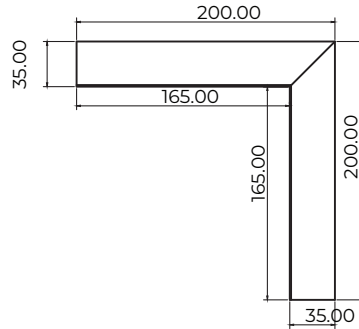

### Dimensions

## Technical specification

Code	Description	Dimensions
ALS-6i/1M	Modular aluminium profile recessed SET	1m
ALS-6i/2M	Modular aluminium profile recessed SET	2m
ALS-6i/L90	90° Corner connector SET	20 X 20cm
ALS-6i/L90INT	90° Internal corner connector SET	20 X 20cm
ALS-6i/L90EXT	90° External corner connector SET	20 X 20cm
ALS-6i/X90	X shaped connector SET	40 X 40cm
ALS-6i/T90	T shaped connector SET	40 X 20cm
ALS-6i/L135	135° Angle connector SET	20 X 20cm
Construction	anodised aluminium 6063 * black * white	
IP rating	IP20	

## Dimensions

ALS-6i/L90

ALS-6i/L90INT

ALS-6i/L90EXT

ALS-6i/X90

ALS-6i/T90

ALS-6i/L135

Teucer (UK) Ltd  
Head office