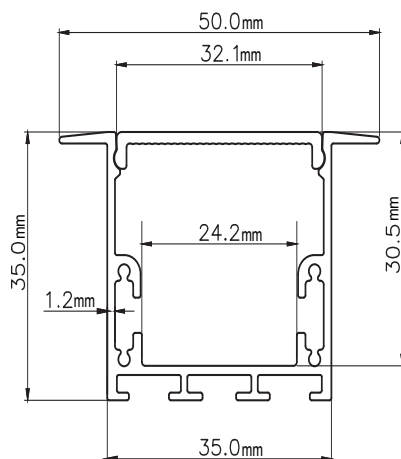

### Dimensions

## Technical specification

Code	Description	Dimensions
ALS-6i/1M	Modular aluminium profile recessed SET	1m
ALS-6i/2M	Modular aluminium profile recessed SET	2m
ALS-6i/L90	90° Corner connector SET	20 X 20cm
ALS-6i/L90INT	90° Internal corner connector SET	20 X 20cm
ALS-6i/L90EXT	90° External corner connector SET	20 X 20cm
ALS-6i/X90	X shaped connector SET	40 X 40cm
ALS-6i/T90	T shaped connector SET	40 X 20cm
ALS-6i/L135	135° Angle connector SET	20 X 20cm
Construction	anodised aluminium 6063 * black * white	
IP rating	IP20	