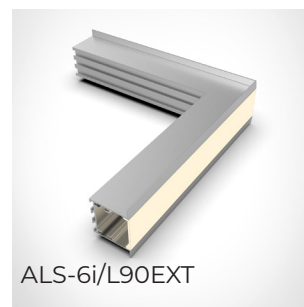

Modular aluminium profiles

ALS-6i

The latest versatile ALS-6i profile is ideal for many applications. It creates a continuous light effect through internal and external corners and angles, in recessed installations. It comes with a range of pre-made linear extensions and modular connectors ('T', 'L' and 'X' shapes and 135° version) making this ideal for perfecting the seamless effect.

Recessed

Dimensions