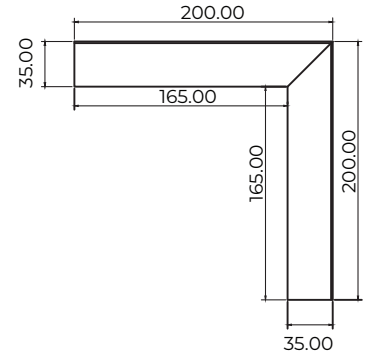

### Dimensions

## Technical specification

Code	Description	Dimensions
ALS-6i/1M	Modular aluminium profile recessed SET	1m
ALS-6i/2M	Modular aluminium profile recessed SET	2m
ALS-6i/L90	90° Corner connector SET	20 X 20cm
ALS-6i/L90INT	90° Internal corner connector SET	20 X 20cm
ALS-6i/L90EXT	90° External corner connector SET	20 X 20cm
ALS-6i/X90	X shaped connector SET	40 X 40cm
ALS-6i/T90	T shaped connector SET	40 X 20cm
ALS-6i/L135	135° Angle connector SET	20 X 20cm
Construction	anodised aluminium 6063 * black * white	
IP rating	IP20	

## Dimensions

ALS-6i/L90

ALS-6i/L90INT

ALS-6i/L90EXT

ALS-6i/X90

ALS-6i/T90

ALS-6i/L135

Teucer (UK) Ltd  
Head office