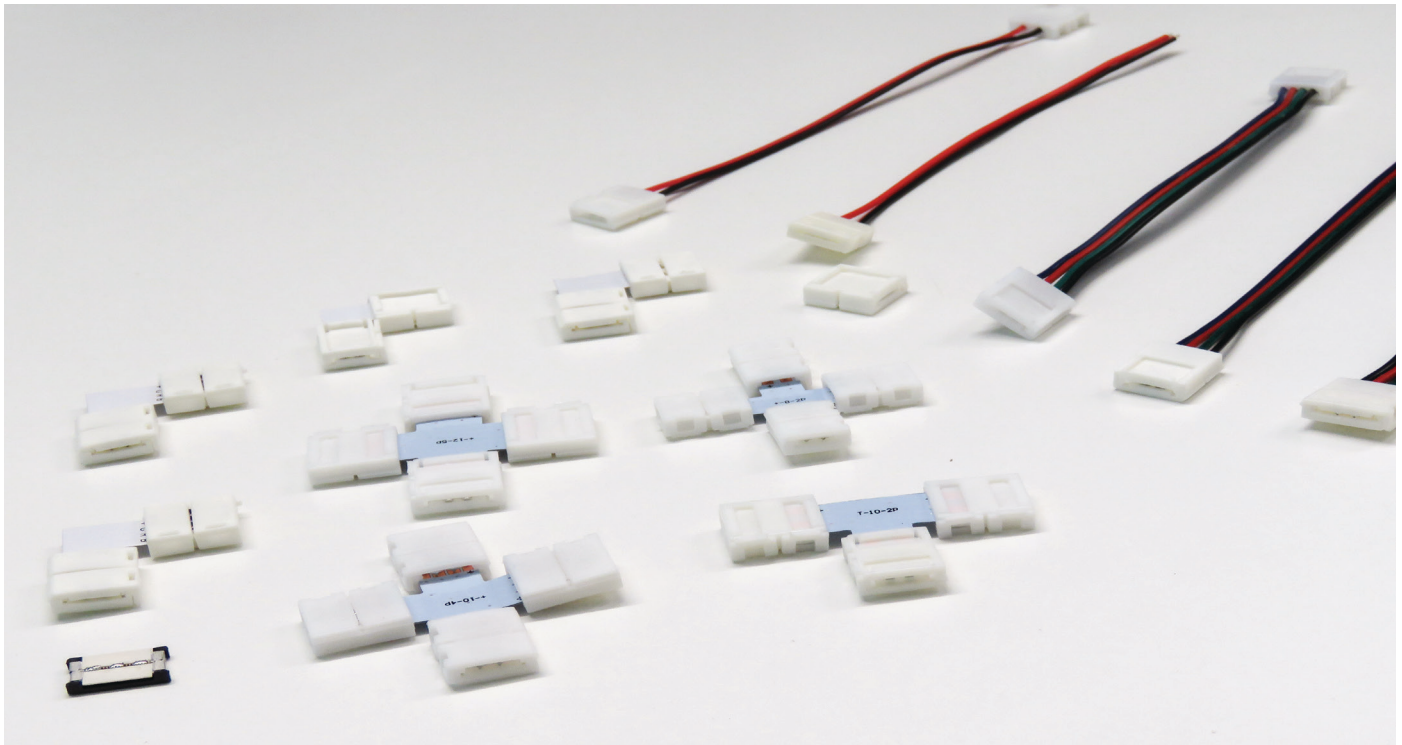

LED strip accessories

Standard connectors

Code	Compatible strips
LS-10	single colour 8mm LST-1(4.8W), LST-3(9.6W), LST-3N(9.6W)
LS-20	single colour 10mm LST-4(12W)
LS-10(TW)	tunable white 8mm LST-3TW(9.6W)
LS-20(TW)	tunable white 10mm LST-5TW(19.2W)
LS-30	RGB 10mm LST-4RGB(14.4W)
LS-30(RGBW)	RGBW 12mm LST-4RGBW(17.8W)

Corner connectors

Code	Compatible strips
LS-13	single colour 8mm LST-1(4.8W), LST-3(9.6W), LST-3N(9.6W)
LS-23	single colour 10mm LST-4(12W)
LS-13(TW)	tunable white 8mm LST-3TW(9.6W)
LS-33	RGB 10mm LST-4RGB(14.4W)
LS-33(RGBW)	RGBW 12mm LST-4RGBW(17.8W)

Single sided connectors with cable

Code	Compatible strips		Cable length
LS-11	single colour 8mm	LST-1(4.8W), LST-3(9.6W), LST-3N(9.6W)	15cm
LS-11(50)	single colour 8mm	LST-1(4.8W), LST-3(9.6W), LST-3N(9.6W)	50cm
LS-21	single colour 10mm	LST-4(12W)	15cm
LS-21(50)	single colour 10mm	LST-4(12W)	50cm
LS-11(TW)	tunable white 8mm	LST-3TW(9.6W)	15cm
LS-21(TW)	tunable white 10mm	LST-5TW(19.2W)	15cm
LS-31	RGB 10mm	LST-4RGB(14.4W)	15cm
LS-31(50)	RGB 10mm	LST-4RGB(14.4W)	50cm
LS-31(RGBW)	RGBW 12mm	LST-4RGBW(17.8W)	15cm

Double sided connectors with cable

Code	Compatible strips		Cable length
LS-12	single colour 8mm	LST-1(4.8W), LST-3(9.6W), LST-3N(9.6W)	15cm
LS-22	single colour 10mm	LST-4(12W)	15cm
LS-12(TW)	tunable white 8mm	LST-3TW(9.6W)	15cm
LS-32	RGB 10mm	LST-4RGB(14.4W)	15cm
LS-32(RGBW)	RGBW 12mm	LST-4RGBW(17.8W)	15cm