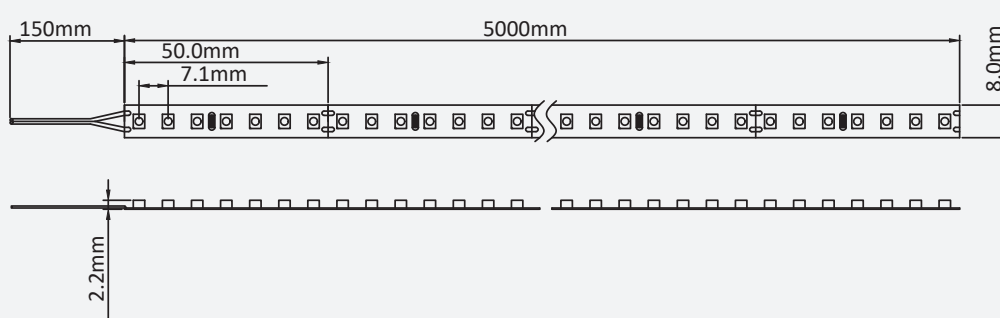

9.6 W/m

Single colour LED strip 3528 chip

LST-3

Technical drawing

IP20

IP65

9.6 W/m

Single colour LED strip 3528 chip

Technical specification

Max Wattage	9.6 W/m
LED Chip	SMD 3528
LEDs per meter	140LEDs
Construction	PCB
IP rating	IP20/IP65
Fixture	Self Adhesive (300MP)
Voltage	24V
Dimension	5m
Cut	Every 50mm
Colour Rendering Index	Ra > 90
Beam Angle	120°
Energy Efficiency Rating	A+
Estimated Life	50.000 hours
Operating temperature	-20~+45°C

Product codes

Product Code	IP Rating	CCT	Lumens/m	Lumens/W
LST-3WW27K	IP20	2700K	787 lm	82 lm/W
LST-3WW30K	IP20	3000K	816 lm	85 lm/W
LST-3CW	IP20	4000K	960 lm	92 lm/W
LST-3DL	IP20	6500K	883 lm	92 lm/W
LST-3B	IP20	Blue	187 lm*	19 lm/W
LST-3IPWW27K	IP65	2700K	750 lm	78 lm/W
LST-3IPWW30K	IP65	3000K	795 lm	82 lm/W
LST-3IPCW	IP65	4000K	809 lm	84 lm/W
LST-3IPDL	IP65	6500K	820 lm	85 lm/W
LST-3IPB	IP65	Blue	170 lm*	17 lm/W