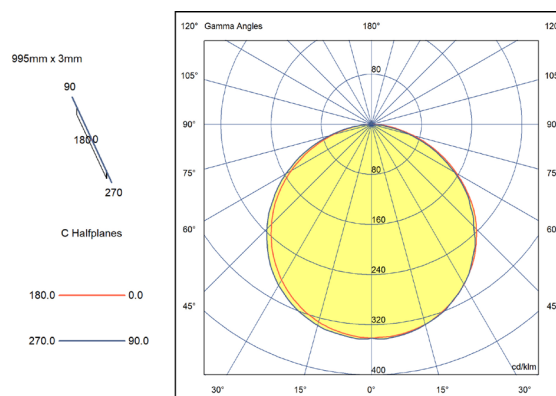

Polar diagram

Note

For compatibility of LED strip with aluminium profile, please refer to the compatibility chart in our catalogue or on our website:
www.teucerled.co.uk/compatibilitychart

For power consumption of LED strip and choosing appropriate driver, please refer to power consumption chart in our catalogue or on our website:
www.teucerled.co.uk/powerconsumptionchart

Product codes

Product Code	IP Rating	CCT	Lumens/m	Lumens/W
LST-3WW27K	IP20	2700K	787 lm	82 lm/W
LST-3WW30K	IP20	3000K	816 lm	85 lm/W
LST-3CW	IP20	4000K	960 lm	92 lm/W
LST-3DL	IP20	6500K	883 lm	92 lm/W
LST-3B	IP20	Blue	187 lm*	19 lm/W
LST-3IPWW27K	IP65	2700K	750 lm	78 lm/W
LST-3IPWW30K	IP65	3000K	795 lm	82 lm/W
LST-3IPCW	IP65	4000K	809 lm	84 lm/W
LST-3IPDL	IP65	6500K	820 lm	85 lm/W
LST-3IPB	IP65	Blue	170 lm*	17 lm/W

Warranty

Should this product fail during the 5 year warranty period it will be replaced free of charge, subject to the correct installation of the original product in accordance with applicable and appropriate electrical codes and instructions provided by Teucer, as well as subsequent return of the faulty unit. LED strips of 9.6W/m and above MUST be mounted on an appropriate aluminium profile to guarantee product performance and Teucer warranty. Teucer does not accept responsibility for any installation costs associated with the replacement of this product and Teucer reserves the right to alter specifications without prior notice. For further information, please see our Terms and Conditions. www.teucerled.co.uk/terms-and-conditions/.

Teucer (UK) Ltd
Head office

Bedford House, Fulham Green
69-79 Fulham High Street
London, SW6 3JW, UK
Tel: +44 (0)20 7350 4429
Fax: +44(0)20 7228 4647
www.teucerled.co.uk
sales@teucer.eu