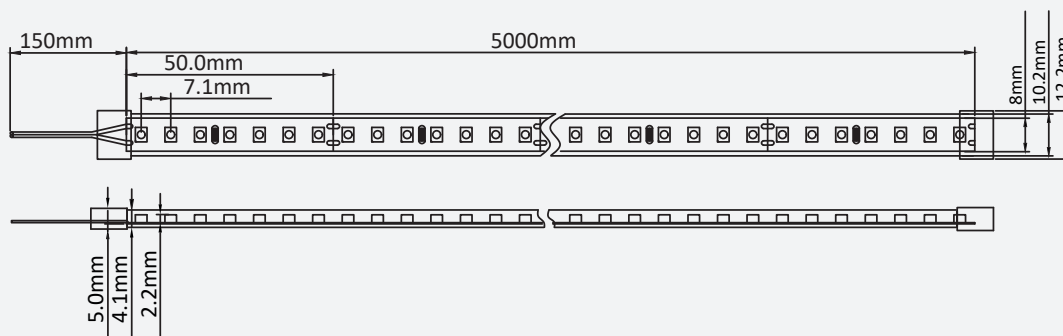

9.6 W/m

Single colour LED strip 3528 chip

LST-3

Technical drawing

IP20

IP65

9.6 W/m

Single colour LED strip 3528 chip

Technical specification

Max Wattage	9.6 W/m
LED Chip	SMD 3528
LEDs per meter	140LEDs
Construction	PCB
IP rating	IP20/IP65
Fixture	Self Adhesive (300MP)
Voltage	24V
Dimension	5m
Cut	Every 50mm
Colour Rendering Index	Ra > 90
Beam Angle	120°
Energy Efficiency Rating	A+
Estimated Life	50.000 hours
Operating temperature	-20~+45°C