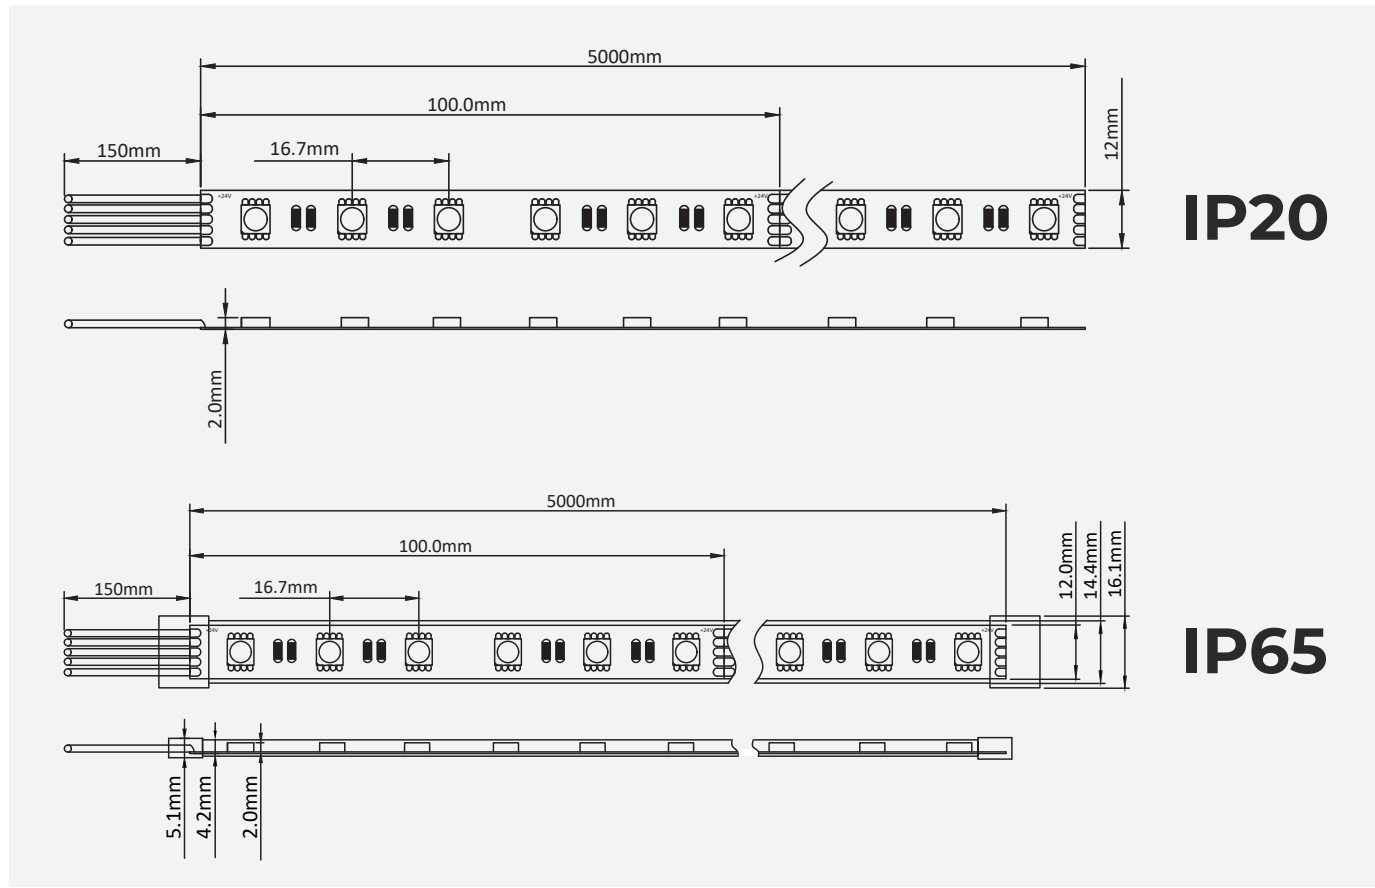

17.8 W/m

RGBW LED strip 5050 chip

LST-4RGBW

Technical drawing

IP20

IP65

17.8 W/m

RGBW LED strip 5050 chip

Technical specification

Max Wattage	17.8 W/m
LED Chip	SMD 5050 RGBW
LEDs per meter	60 LEDs
Construction	PCB
IP rating	IP20/IP65
Fixture	Self Adhesive (300MP)
Voltage	24V
Dimension	5m
Cut	Every 100mm
Colour Rendering Index	Ra > 80 (white chip)
Beam Angle	120°
Energy Efficiency Rating	A+
Estimated Life	50.000 hours
Operating temperature	-20~+45°C