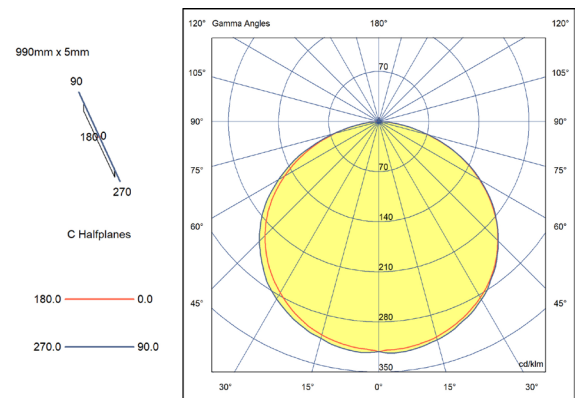

Polar diagram

Note

For compatibility of LED strip with aluminium profile, please refer to the compatibility chart in our catalogue or on our website:

www.teucerled.co.uk/compatibilitychart

For power consumption of LED strip and choosing appropriate driver, please refer to power consumption chart in our catalogue or on our website:

www.teucerled.co.uk/powerconsumptionchart

Product codes

Product Code	IP Rating	CCT	Lumens/m	Lumens/W
LST-4RGBW	IP20	RGBW	902 lm*	50 lm/W
LST-4IPRGBW	IP65	RGBW	820 lm*	46 lm/W

* The RGB lumens value has been calculated using a mcd (millicandela) to lumens converter.

Note: The lumen data shown are typical lumen values tested and verified by a European independently accredited test house.

Warranty

Should this product fail during the 5 year warranty period it will be replaced free of charge, subject to the correct installation of the original product in accordance with applicable and appropriate electrical codes and instructions provided by Teucer, as well as subsequent return of the faulty unit. LED strips of 9.6W/m and above MUST be mounted on an appropriate aluminium profile to guarantee product performance and Teucer warranty.

Teucer does not accept responsibility for any installation costs associated with the replacement of this product and Teucer reserves the right to alter specifications without prior notice. For further information, please see our Terms and Conditions. www.teucerled.co.uk/terms-and-conditions/.

Teucer (UK) Ltd
Head office

Bedford House, Fulham Green
69-79 Fulham High Street
London, SW6 3JW, UK
Tel: +44 (0)20 7350 4429
Fax: +44(0)20 7228 4647
www.teucerled.co.uk
sales@teucer.eu