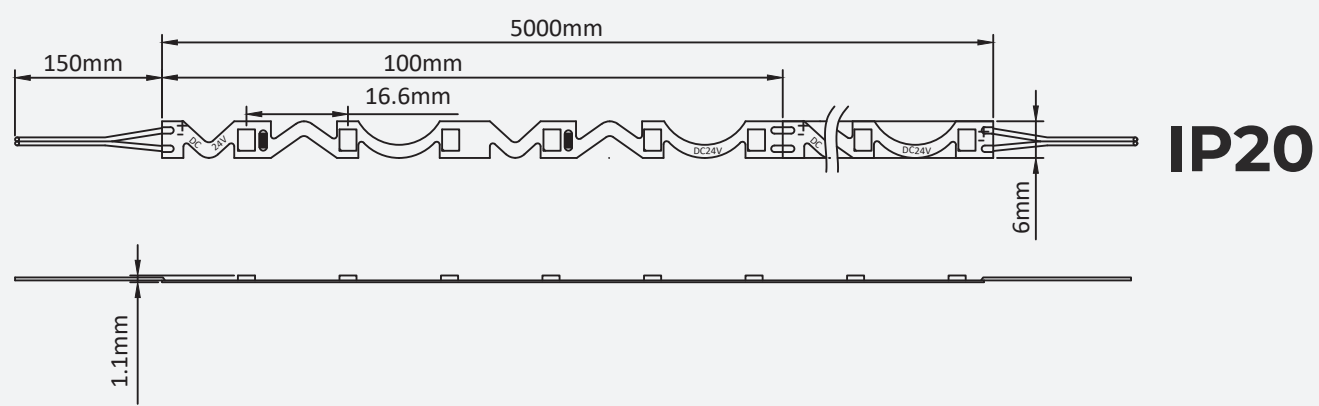

10 W/m

Single colour LED strip 2835 chip

LST-4Z

Technical drawing

V001

www.teucerled.co.uk

10 W/m

Single colour LED strip 2835 chip

Technical specification

Max Wattage	10 W/m
LED Chip	SMD 2835
LEDs per meter	70LEDs
Construction	PCB
IP rating	IP20
Fixture	Self Adhesive (300MP)
Voltage	24V
Dimension	5m
Cut	Every 100mm
Colour Rendering Index	Ra > 80
Beam Angle	120°
Energy Efficiency Rating	A+
Estimated Life	50.000 hours
Operating temperature	-20~+45°C

www.teucerled.co.uk/powerconsumptionchart

Product codes

Product Code	IP Rating	CCT	Lumens/ m	Lumens/ W
LST-4ZWW27K	IP20	2700K	850 lm	85 lm/W
LST-4ZWW30K	IP20	3000K	860 lm	86 lm/W
LST-4ZCW	IP20	4000K	900 lm	90 lm/W