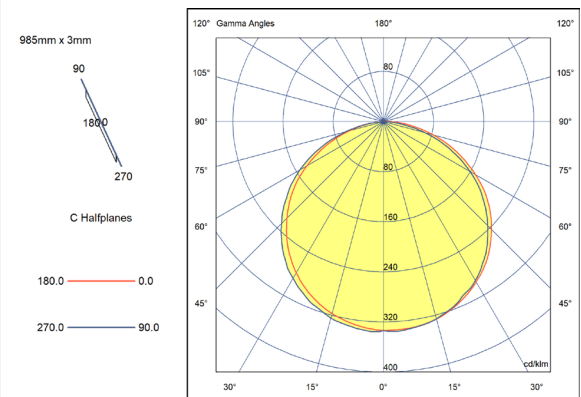

Polar diagram

Note

For compatibility of LED strip with aluminium profile, please refer to the compatibility chart in our catalogue or on our website:

www.teucerled.co.uk/compatibilitychart

For power consumption of LED strip and choosing appropriate driver, please refer to power consumption chart in our catalogue or on our website:

www.teucerled.co.uk/powerconsumptionchart

Product codes

Product Code	IP Rating	CCT	Lumens/ m	Lumens/ W
LST-4ZWW27K	IP20	2700K	850 lm	85 lm/W
LST-4ZWW30K	IP20	3000K	860 lm	86 lm/W
LST-4ZCW	IP20	4000K	900 lm	90 lm/W

* The Blue lumens value has been calculated using a mcd (millicandela) to lumens converter.

Note: The lumen data shown are typical lumen values tested and verified by a European independently accredited test house.

Warranty

Should this product fail during the 5 year warranty period it will be replaced free of charge, subject to the correct installation of the original product in accordance with applicable and appropriate electrical codes and instructions provided by Teucer, as well as subsequent return of the faulty unit. LED strips of 9.6W/m and above MUST be mounted on an appropriate aluminium profile to guarantee product performance and Teucer warranty.

Teucer does not accept responsibility for any installation costs associated with the replacement of this product and Teucer reserves the right to alter specifications without prior notice. For further information, please see our Terms and Conditions. www.teucerled.co.uk/terms-and-conditions/.

Teucer (UK) Ltd
Head office

Bedford House, Fulham Green
69-79 Fulham High Street
London, SW6 3JW, UK
Tel: +44 (0)20 7350 4429
Fax: +44(0)20 7228 4647
www.teucerled.co.uk
sales@teucer.eu