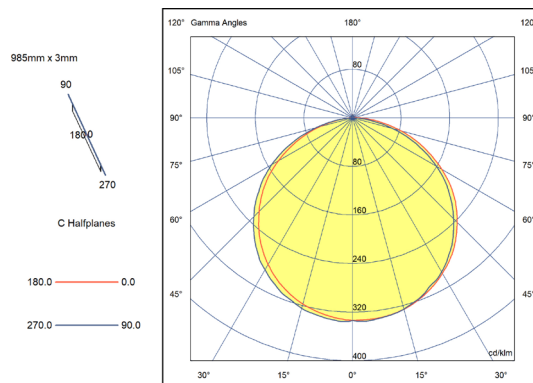

28.8 W/m

Single colour LED strip 2835 chip

Technical specification

Max Wattage	28.8 W/m
LED Chip	SMD 2835
LEDs per meter	238 LEDs
Construction	PCB
IP rating	IP20
Fixture	Self Adhesive (300MP)
Voltage	24V
Dimension	5m
Cut	Every 29.5mm
Colour Rendering Index	Ra > 80
Beam Angle	120°
Energy Efficiency Rating	A+
Estimated Life	50.000 hours
Operating temperature	-20~+45°C

Polar diagram

Note

For compatibility of LED strip with aluminium profile, please refer to the compatibility chart in our catalogue or on our website:
www.teucerled.co.uk/compatibilitychart

For power consumption of LED strip and choosing appropriate driver, please refer to power consumption chart in our catalogue or on our website:
www.teucerled.co.uk/powerconsumptionchart

Product codes

Product Code	IP Rating	CCT	Lumens/m	Lumens/W
LST-6WW27K	IP20	2700K	2740 lm	95 lm/W
LST-6WW30K	IP20	3000K	2750 lm	95 lm/W
LST-6CW	IP20	4000K	2870 lm	99 lm/W
LST-6DL	IP20	6500K	2880 lm	100 lm/W

Warranty

Should this product fail during the 5 year warranty period it will be replaced free of charge, subject to the correct installation of the original product in accordance with applicable and appropriate electrical codes and instructions provided by Teucer, as well as subsequent return of the faulty unit. LED strips of 9.6W/m and above MUST be mounted on an appropriate aluminium profile to guarantee product performance and Teucer warranty. Teucer does not accept responsibility for any installation costs associated with the replacement of this product and Teucer reserves the right to alter specifications without prior notice. For further information, please see our Terms and Conditions. www.teucerled.co.uk/terms-and-conditions/.

Teucer (UK) Ltd
Head office

Bedford House, Fulham Green
69-79 Fulham High Street
London, SW6 3JW, UK
Tel: +44 (0)20 7350 4429
Fax: +44(0)20 7228 4647
www.teucerled.co.uk
sales@teucer.eu