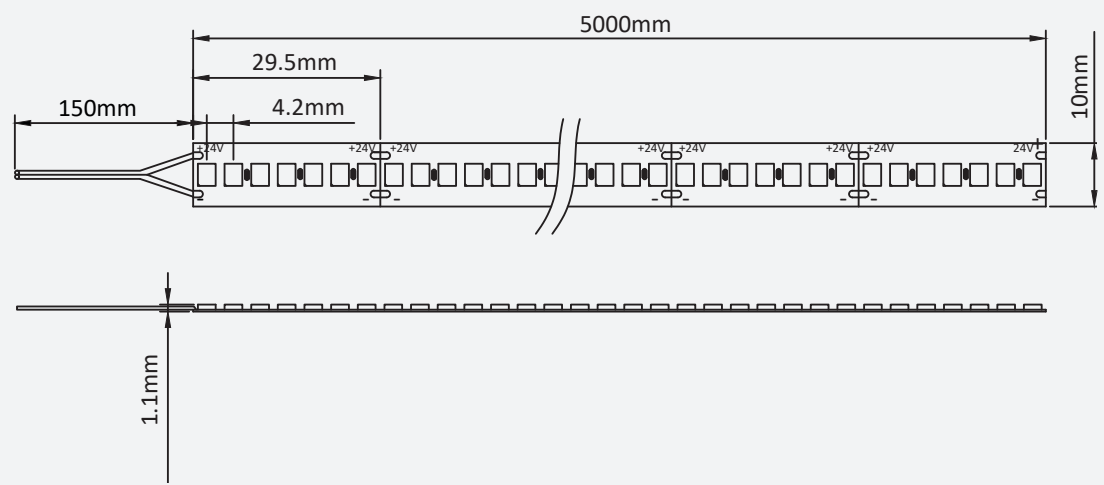

IP20

V001

www.teucerled.co.uk